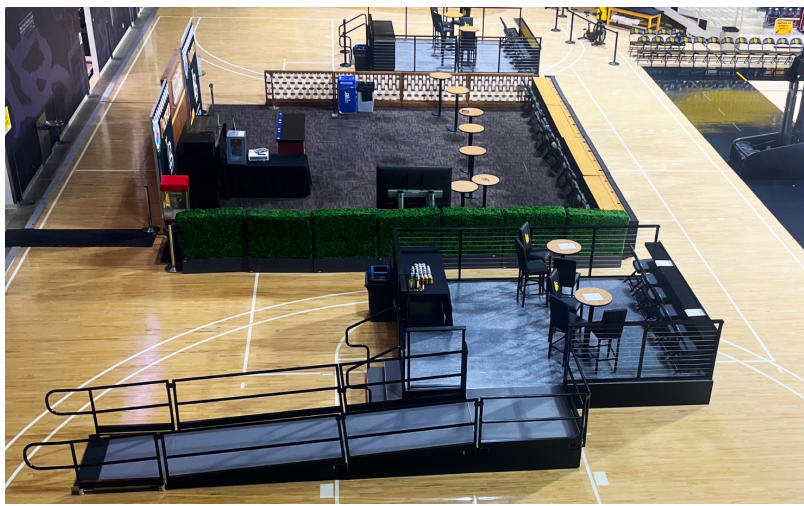

**Project:** California State University, Long Beach  
**Customer:** California State University, Long Beach

**Location:** Long Beach, CA  
**Completion:** November 2025

**Scope:** Home to Long Beach State basketball and volleyball since 1994, the LBS Financial Credit Union Pyramid is a nationally recognized icon of the university and the city of Long Beach, CA. As part of an effort to elevate the game-day experience and expand premium hospitality offerings, Long Beach State partnered with Sightline Commercial Solutions to install one of the earliest deployments of our Flex Suite VIP seating system. Despite a compressed timeline and evolving design inputs, the system was engineered, fabricated and delivered in just six weeks, highlighting the speed, flexibility and turnkey advantages of the Flex Suite platform. Delivered fully assembled for streamlined installation, each Flex Suite integrates platforms, railings, seating and tables into a single structure that can be installed quickly and reconfigured as needs evolve. Sightline played a key role in bringing the venue's "Courtside Sandbar" VIP experience to life, providing fans with a high-energy courtside hospitality experience that features premium food and beverage options not available anywhere else in the building. The installation included custom logo infill panels featuring Long Beach State branding, along with drink rails, an ADA ramp, cable rail systems, and integrated refrigerator and food-and-beverage cabinetry to support event operations. Furniture provided by long-time collaborator DreamSeat, combined with the Flex Suite system, delivered both premium comfort and modular versatility. Long Beach State can move or reconfigure the setup over time to support changing event layouts, new sponsorship opportunities and future fan experience enhancements, even extending to different venues if needed. This project highlights how premium, modular seating solutions are helping collegiate venues adapt to growing demand for elevated hospitality experiences and flexible event infrastructure.