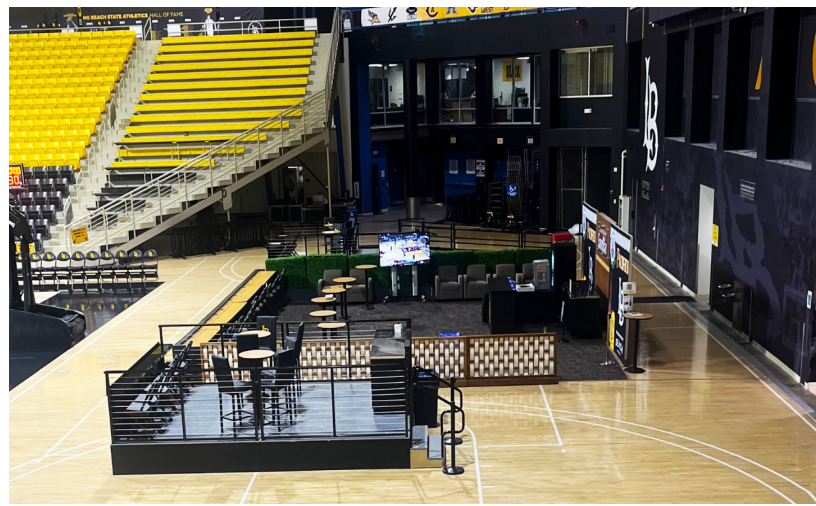

**Project:** California State University, Long Beach  
**Customer:** California State University, Long Beach

**Location:** Long Beach, CA  
**Completion:** November 2025

**Scope:** Home to Long Beach State basketball and volleyball since 1994, the LBS Financial Credit Union Pyramid is a nationally recognized icon of the university and the city of Long Beach, CA. As part of an effort to elevate the game-day experience and expand premium hospitality offerings, Long Beach State partnered with Sightline Commercial Solutions to install one of the earliest deployments of our Flex Suite VIP seating system. Despite a compressed timeline and evolving design inputs, the system was engineered, fabricated and delivered in just six weeks, highlighting the speed, flexibility and turnkey advantages of the Flex Suite platform. Delivered fully assembled for streamlined installation, each Flex Suite integrates platforms, railings, seating and tables into a single structure that can be installed quickly and reconfigured as needs evolve. Sightline played a key role in bringing the venue's "Courtside Sandbar" VIP experience to life, providing fans with a high-energy courtside hospitality experience that features premium food and beverage options not available anywhere else in the building. The installation included custom logo infill panels featuring Long Beach State branding, along with drink rails, an ADA ramp, cable rail systems, and integrated refrigerator and food-and-beverage cabinetry to support event operations. Furniture provided by long-time collaborator DreamSeat, combined with the Flex Suite system, delivered both premium comfort and modular versatility. Long Beach State can move or reconfigure the setup over time to support changing event layouts, new sponsorship opportunities and future fan experience enhancements, even extending to different venues if needed. This project highlights how premium, modular seating solutions are helping collegiate venues adapt to growing demand for elevated hospitality experiences and flexible event infrastructure.